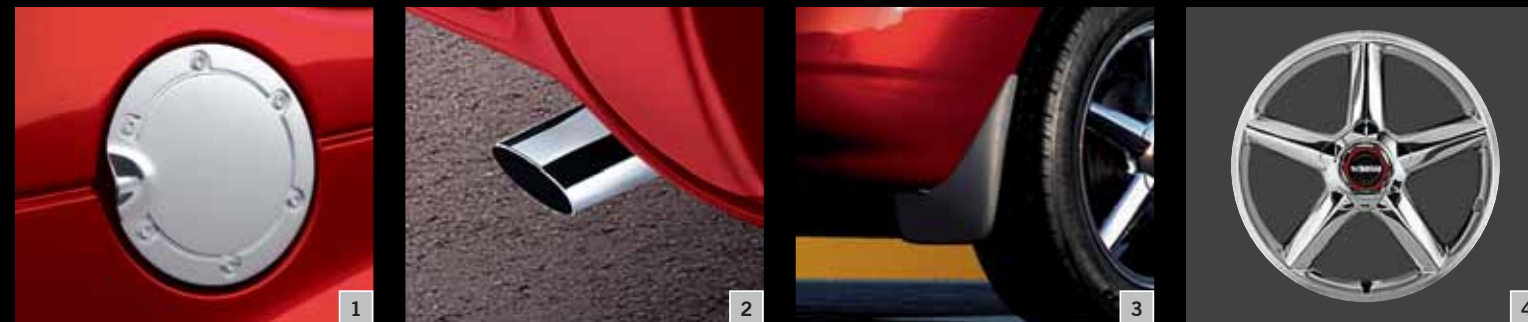

CHECK US OUT AT MOPAR.CA