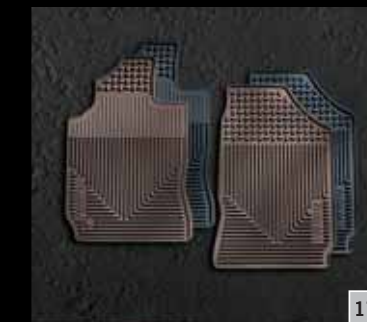

THE PERFECT ACCESSORIES FOR PEOPLE GOING PLACES.

8. REMOVABLE ROOF RACK.

Increase the cargo capacity of your vehicle. Accommodates all our sports and cargo carriers.

9. ROOF BOX CARGO CARRIER.

Help keep cargo dry and secure in any weather. The tough, lockable thermoplastic carrier features quarter-turn installation and a gas-cylinder opening system that allows the hinged lid to open and close gently. Available in two sizes.

10. ROOF-MOUNT SKI AND SNOWBOARD CARRIER.

Designed to carry up to six pairs of skis or four snowboards, or a combination of the two. Carrier features silver anodized aluminum construction, corrosion-resistant lock covers and either-side opening for easy loading and unloading. Mounts to Removable Roof Rack.

11. ROOF-MOUNT WATER SPORTS CARRIER.

Transports most kayaks, sailboards or surfboards with flat or curved hulls. Latching, push-button nylon strap attachment holds watercraft securely in place.

12. ROOF-MOUNT BIKE CARRIERS.

Both bike carriers are made of brushed aluminum and are designed to accommodate virtually all types of bikes. The **FORK-MOUNT** style carries one bike securely by the front fork and rear wheel. The **UPRIGHT** style carries one bike locked by the frame with both wheels secured. Carrying clamps feature extra-large rubber inserts to help protect bike surfaces.

13. HITCH RECEIVER.⁽¹⁾

Your PT Cruiser will really haul when it's equipped with this hitch receiver. Ball Mount, Wiring Harness, and Hitch Ball are sold separately and attach to opening for use when trailer towing up to 453 kg.

14. FLAT SPLASH GUARDS.

Durable black plastic guards help protect your vehicle from gravel, salt and road debris. Available for front and rear, with or without PT Cruiser name.

15. MOULDED CARGO TRAY.⁽²⁾

This skid-resistant, thermoplastic rubber tray fits in the rear cargo area to help protect the carpeting. Available in Pastel Grey or Pebble Beige.

16. PREMIUM CARPET FLOOR MATS.

Plus 24-oz carpet mats with Chrysler winged badge match the vehicle's interior (Pastel Grey or Pebble Beige), while the serged-edge binding matches select body colours (Brilliant Black, Inferno Red, Bright Silver and Stone White). Set of four.

17. SLUSH MATS.

Heavy-duty mats feature PT Cruiser name and include deep grooves to keep water and mud from spilling onto the carpet. Mats also feature rubber-ribbed backing with driver's side positive retention to help keep them in place. Available in Pastel Grey or Pebble Beige. Set of four.

18. ROADSIDE SAFETY KIT.

Get some peace of mind in a roadside emergency. Kit includes reflector, flashlight, fire extinguisher, emergency tape, multipurpose knife, gloves, jumper cables and more.

SHOWN ON COVER: 16-INCH 5-SPOKE CHROME WHEEL ADDS A TOUCH OF BRILLIANCE.