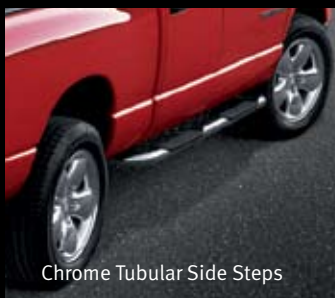

Dodge Ram shown with body-color Appearance Package, including body-color Accent Kit, Wheel Liners, Exhaust Tip, Fuel Filler Door, Molded Running Boards and Hood Scoop.

Chrome Tubular Side Steps

Power Retractable Running Boards

## MAKE A BOLD STATEMENT. OR TWO. OR THREE.

**ADD A LITTLE ATTITUDE TO YOUR DODGE—AUTHENTIC DODGE ACCESSORIES BY MOPAR.** If you drive it, flaunt it. Whatever bold and aggressive Dodge vehicle you drive, you can put your own personal stamp on it with Authentic Dodge Accessories by Mopar. See your Dodge dealer for a catalogue or visit [mopar.ca](http://mopar.ca)