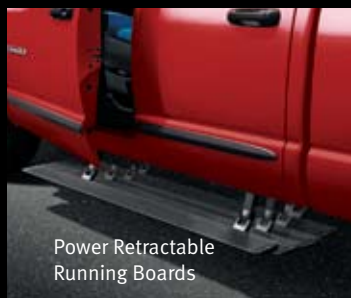

Dodge Ram shown with body-color Appearance Package, including body-color Accent Kit, Wheel Liners, Exhaust Tip, Fuel Filler Door, Molded Running Boards and Hood Scoop.

Chrome Tubular Side Steps

Power Retractable Running Boards

## MAKE A BOLD STATEMENT. OR TWO. OR THREE.

**ADD A LITTLE ATTITUDE TO YOUR DODGE—AUTHENTIC DODGE ACCESSORIES BY MOPAR.** If you drive it, flaunt it. Whatever bold and aggressive Dodge vehicle you drive, you can put your own personal stamp on it with Authentic Dodge Accessories by Mopar. See your Dodge dealer for a catalogue or visit [mopar.ca](http://mopar.ca)