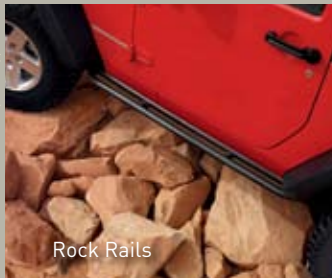

Door Sill Guards

Hitch-Mount Bike Carrier

Rock Rails

Winch/Off-Road Bumper

Taillamp Guards

Skid Plate

# ACCESSORIES FOR ANY ADVENTURE.

Blaze a trail all your own—Authentic Jeep Accessories by Mopar. Your Jeep vehicle is a true North American original. And with Authentic Jeep Accessories, you can make that true North American original truly your own. To explore the full line of unique and innovative accessories, see your Jeep dealer for a catalogue or visit [mopar.ca](http://mopar.ca)