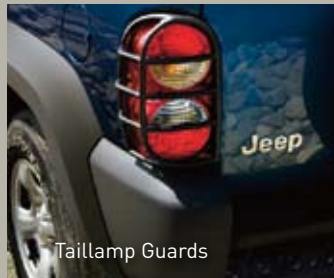

Door Sill Guards

Hitch-Mount Bike Carrier

Rock Rails

Winch/Off-Road Bumper

Taillamp Guards

Skid Plate

# ACCESSORIES FOR ANY ADVENTURE.

Blaze a trail all your own—Authentic Jeep Accessories by Mopar. Your Jeep vehicle is a true North American original. And with Authentic Jeep Accessories, you can make that true North American original truly your own. To explore the full line of unique and innovative accessories, see your Jeep dealer for a catalogue or visit [mopar.ca](http://mopar.ca)