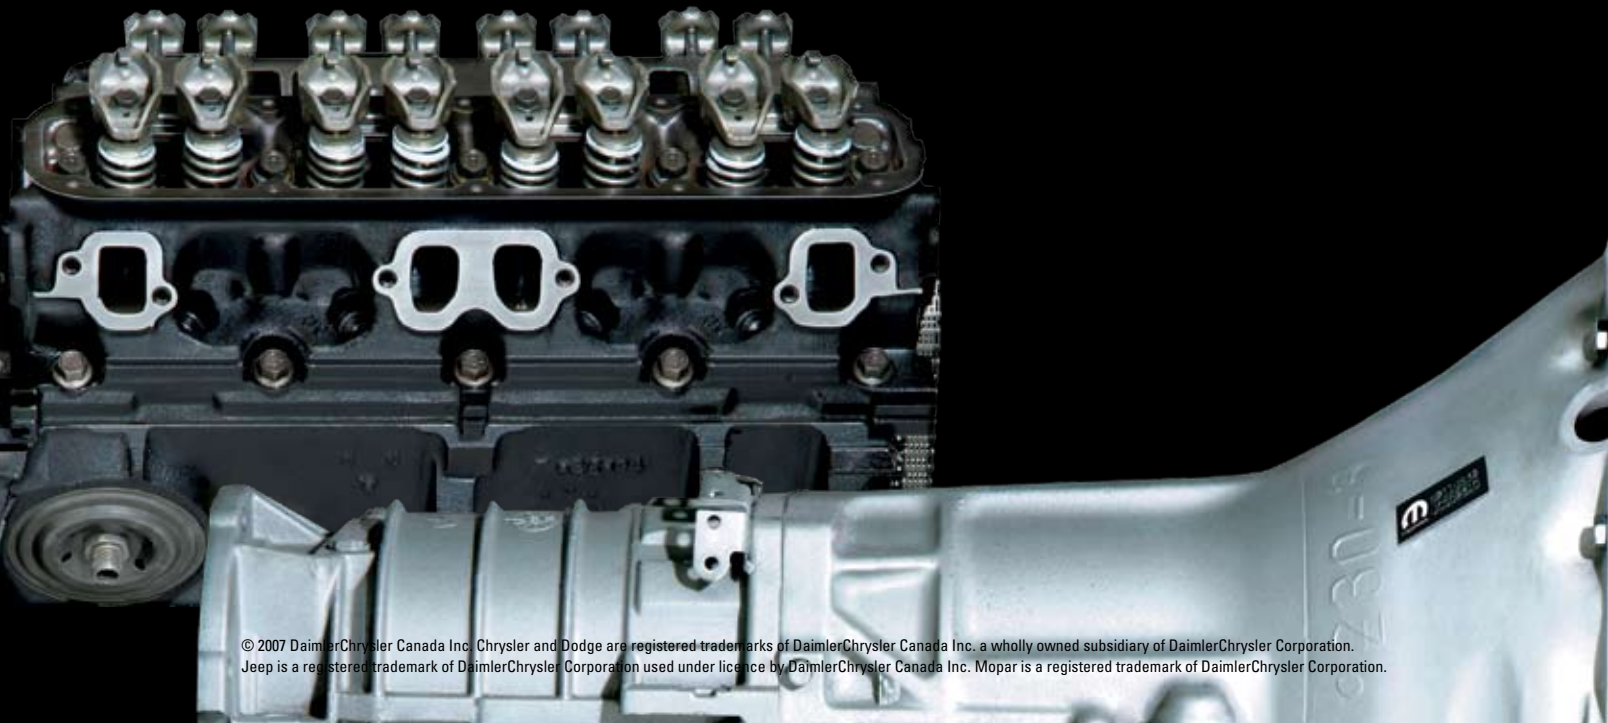

AUTHENTIC PERFORMANCE™

HEAVY ON QUALITY. LIGHT ON PRICE.

When it's time to do heavy repair work on Chrysler, Jeep and Dodge vehicles, insist on authentic Mopar parts. Mopar remanufactured engines, transmissions, transaxles, and torque converters provide outstanding value and performance.

- ▶ Broad coverage and availability of parts
- ▶ Remanufactured to DaimlerChrysler O.E. specs
- ▶ Backed by a 3-year/60,000-kilometre limited warranty

© 2007 DaimlerChrysler Canada Inc. Chrysler and Dodge are registered trademarks of DaimlerChrysler Canada Inc. a wholly owned subsidiary of DaimlerChrysler Corporation. Jeep is a registered trademark of DaimlerChrysler Corporation used under licence by DaimlerChrysler Canada Inc. Mopar is a registered trademark of DaimlerChrysler Corporation.