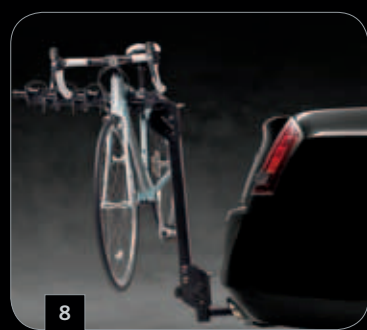

SPACE-EXPANDING SPORT AND CARGO CARRIERS.

1. SPORT UTILITY BARS.

These heavy-duty bars increase the cargo capacity of your vehicle and accommodate all of our sports and cargo carriers.

2. ROOF BOX CARGO CARRIER.⁽¹⁾

Keep cargo dry and secure. Tough, locking thermoplastic carrier features quarter turn installation and gas-cylinder opening system. Attaches to Sport Utility Bars.⁽¹⁾

3. ROOF TOP CARGO CARRIER.⁽²⁾

This heavy-duty Black nylon carrier is weatherproof and secures to the Sport Utility Bars⁽¹⁾ with four strong adjustable tie-down straps.

4. ROOF-MOUNT SKI AND SNOWBOARD CARRIER.⁽²⁾

Carries up to six pairs of skis, four snowboards, or a combination of the two. Mounts to Sport Utility Bars.⁽¹⁾

5. ROOF-MOUNT CANOE CARRIER.⁽²⁾

Fully adjustable carrier holds one canoe and mounts to Sport Utility Bars.⁽¹⁾ Includes installation tool and instructions.

6. ROOF-MOUNT WATER SPORTS CARRIER.⁽²⁾

Versatile carrier transports most kayaks, sailboards, or surfboards and includes latching nylon strap and slip-resistant pads. Mounts to Sport Utility Bars.⁽¹⁾

7. ROOF-MOUNT BIKE CARRIERS.⁽²⁾

The Fork-Mount style carries one bike securely by the front fork and rear wheel. The Upright style carries one bike locked by the frame with both wheels secured.

8. HITCH-MOUNTED BIKE CARRIERS.⁽²⁾

These convenient carriers come in two-bike and four-bike styles (both fit 2-inch hitch receiver) that fold down to allow your vehicle's trunk to open without having to remove the bikes.

9. HITCH RECEIVER.⁽²⁾

This receiver features a unique style that's designed and tested to match your vehicle's towing capacity. Ball Mount, Hitch Ball, and Wiring Harness are sold separately.

10. ILLUMINATED DOOR SILL GUARDS.

Add a touch of stainless steel style to your vehicle while protecting its interior door sills from scratches. Chrysler name illuminates when the vehicle's door is opened.

11. DOOR SILL GUARDS.

Protect your front and rear door sills from scratches while adding a nice touch of style to your Chrysler 300. Front brushed stainless steel guards are embossed with the Chrysler name.

12. FULL VEHICLE COVER.

Water-resistant contoured cover features double-stitched seams and is designed to protect your vehicle against UV rays, dirt, and other pollutants.

⁽¹⁾Sold separately.

⁽²⁾Properly secure all cargo.