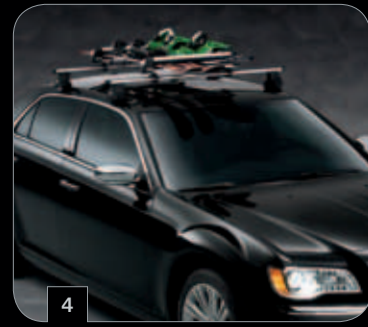

SPACE-EXPANDING SPORT AND CARGO CARRIERS.

1. SPORT UTILITY BARS.

These heavy-duty bars increase the cargo capacity of your vehicle and accommodate all of our sports and cargo carriers.

2. ROOF BOX CARGO CARRIER.⁽¹⁾

Keep cargo dry and secure. Tough, locking thermoplastic carrier features quarter turn installation and gas-cylinder opening system. Attaches to Sport Utility Bars.⁽¹⁾

3. ROOF TOP CARGO CARRIER.⁽²⁾

This heavy-duty Black nylon carrier is weatherproof and secures to the Sport Utility Bars⁽¹⁾ with four strong adjustable tie-down straps.

4. ROOF-MOUNT SKI AND SNOWBOARD CARRIER.⁽²⁾

Carries up to six pairs of skis, four snowboards, or a combination of the two. Mounts to Sport Utility Bars.⁽¹⁾

5. ROOF-MOUNT CANOE CARRIER.⁽²⁾

Fully adjustable carrier holds one canoe and mounts to Sport Utility Bars.⁽¹⁾ Includes installation tool and instructions.

6. ROOF-MOUNT WATER SPORTS CARRIER.⁽²⁾

Versatile carrier transports most kayaks, sailboards, or surfboards and includes latching nylon strap and slip-resistant pads. Mounts to Sport Utility Bars.⁽¹⁾

7. ROOF-MOUNT BIKE CARRIERS.⁽²⁾

The Fork-Mount style carries one bike securely by the front fork and rear wheel. The Upright style carries one bike locked by the frame with both wheels secured.

8. HITCH-MOUNTED BIKE CARRIERS.⁽²⁾

These convenient carriers come in two-bike and four-bike styles (both fit 2-inch hitch receiver) that fold down to allow your vehicle's trunk to open without having to remove the bikes.

9. HITCH RECEIVER.⁽²⁾

This receiver features a unique style that's designed and tested to match your vehicle's towing capacity. Ball Mount, Hitch Ball, and Wiring Harness are sold separately.

10. ILLUMINATED DOOR SILL GUARDS.

Add a touch of stainless steel style to your vehicle while protecting its interior door sills from scratches. Chrysler name illuminates when the vehicle's door is opened.

11. DOOR SILL GUARDS.

Protect your front and rear door sills from scratches while adding a nice touch of style to your Chrysler 300. Front brushed stainless steel guards are embossed with the Chrysler name.

12. FULL VEHICLE COVER.

Water-resistant contoured cover features double-stitched seams and is designed to protect your vehicle against UV rays, dirt, and other pollutants.

⁽¹⁾Sold separately.

⁽²⁾Properly secure all cargo.