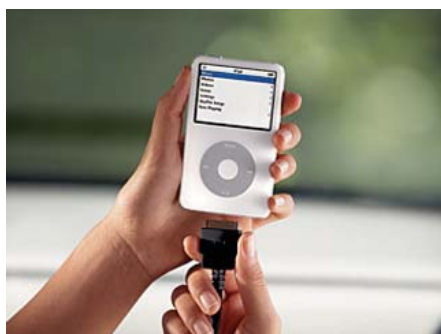

Audio/Video & Electronics

Audio Accessories - iPod Integration

Simply plug your iPod into the custom cable located in the glovebox and you're ready to go. iPod integration means you can navigate your iPod through your vehicle audio system controls. With this simple "plug and play" hook up, your iPod stays securely attached, out of view and continually charging.

Vehicle	MYO	MYI	Image	Part Description	Part Number	Install Time
Challenger	2009	2008		iPod interface cable for Mopar uconnect phone kits with iPod integration.	82211263AB	0.2
Challenger	2009	2009		iPod interface cable required to connect iPod to existing factory installed uconnect module with iPod integration (UCI). Use with the RES, REQ and REN radios.	82210787AB	0.0

Audio Accessories - iPod Interface

iPod Interface Kit allows you to play your iPod music files directly through your vehicle's audio system. Simply plug your iPod into the custom cable. You control your music selection through your iPod control wheel.

A

Vehicle	MYO	MYI	Image	Part Description	Part Number	Install Time
Challenger	2009	2008	A	FM modulated iPod Interface. Volume and tone operated through the radio, all other menu controls are selected using the iPod	82210848AB	0.5

Backup/Driving Assistance - Park Distance Sensors

ParkSense ultrasonic sensing technology assists you in slowly backing up your vehicle or during parking manoeuvres. Four ultrasonic sensors are discreetly integrated into the rear bumper, activating an interior light/sound indicator when the vehicle is in reverse and detects an object.