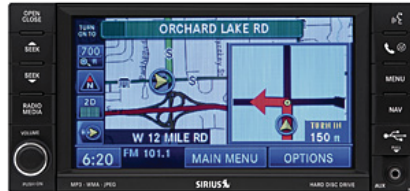

Audio/Video & Electronics

Radios - AM/FM/Satellite CD/DVD/MP3 Player w/Navigation & HD drive (RER), uconnect gps

RER Navigation Radio - AM/FM/DVD player with navigation and satellite radio receiver (subscription not included), integrated hands-free calling, voice recognition (English, Spanish, French Canadian) and Rear-view Camera support, 20GB Hard Disc Drive, mini stereo audio jack, USB interface with a 6.5" touch screen.

Dealer Scan Tool required for activation.